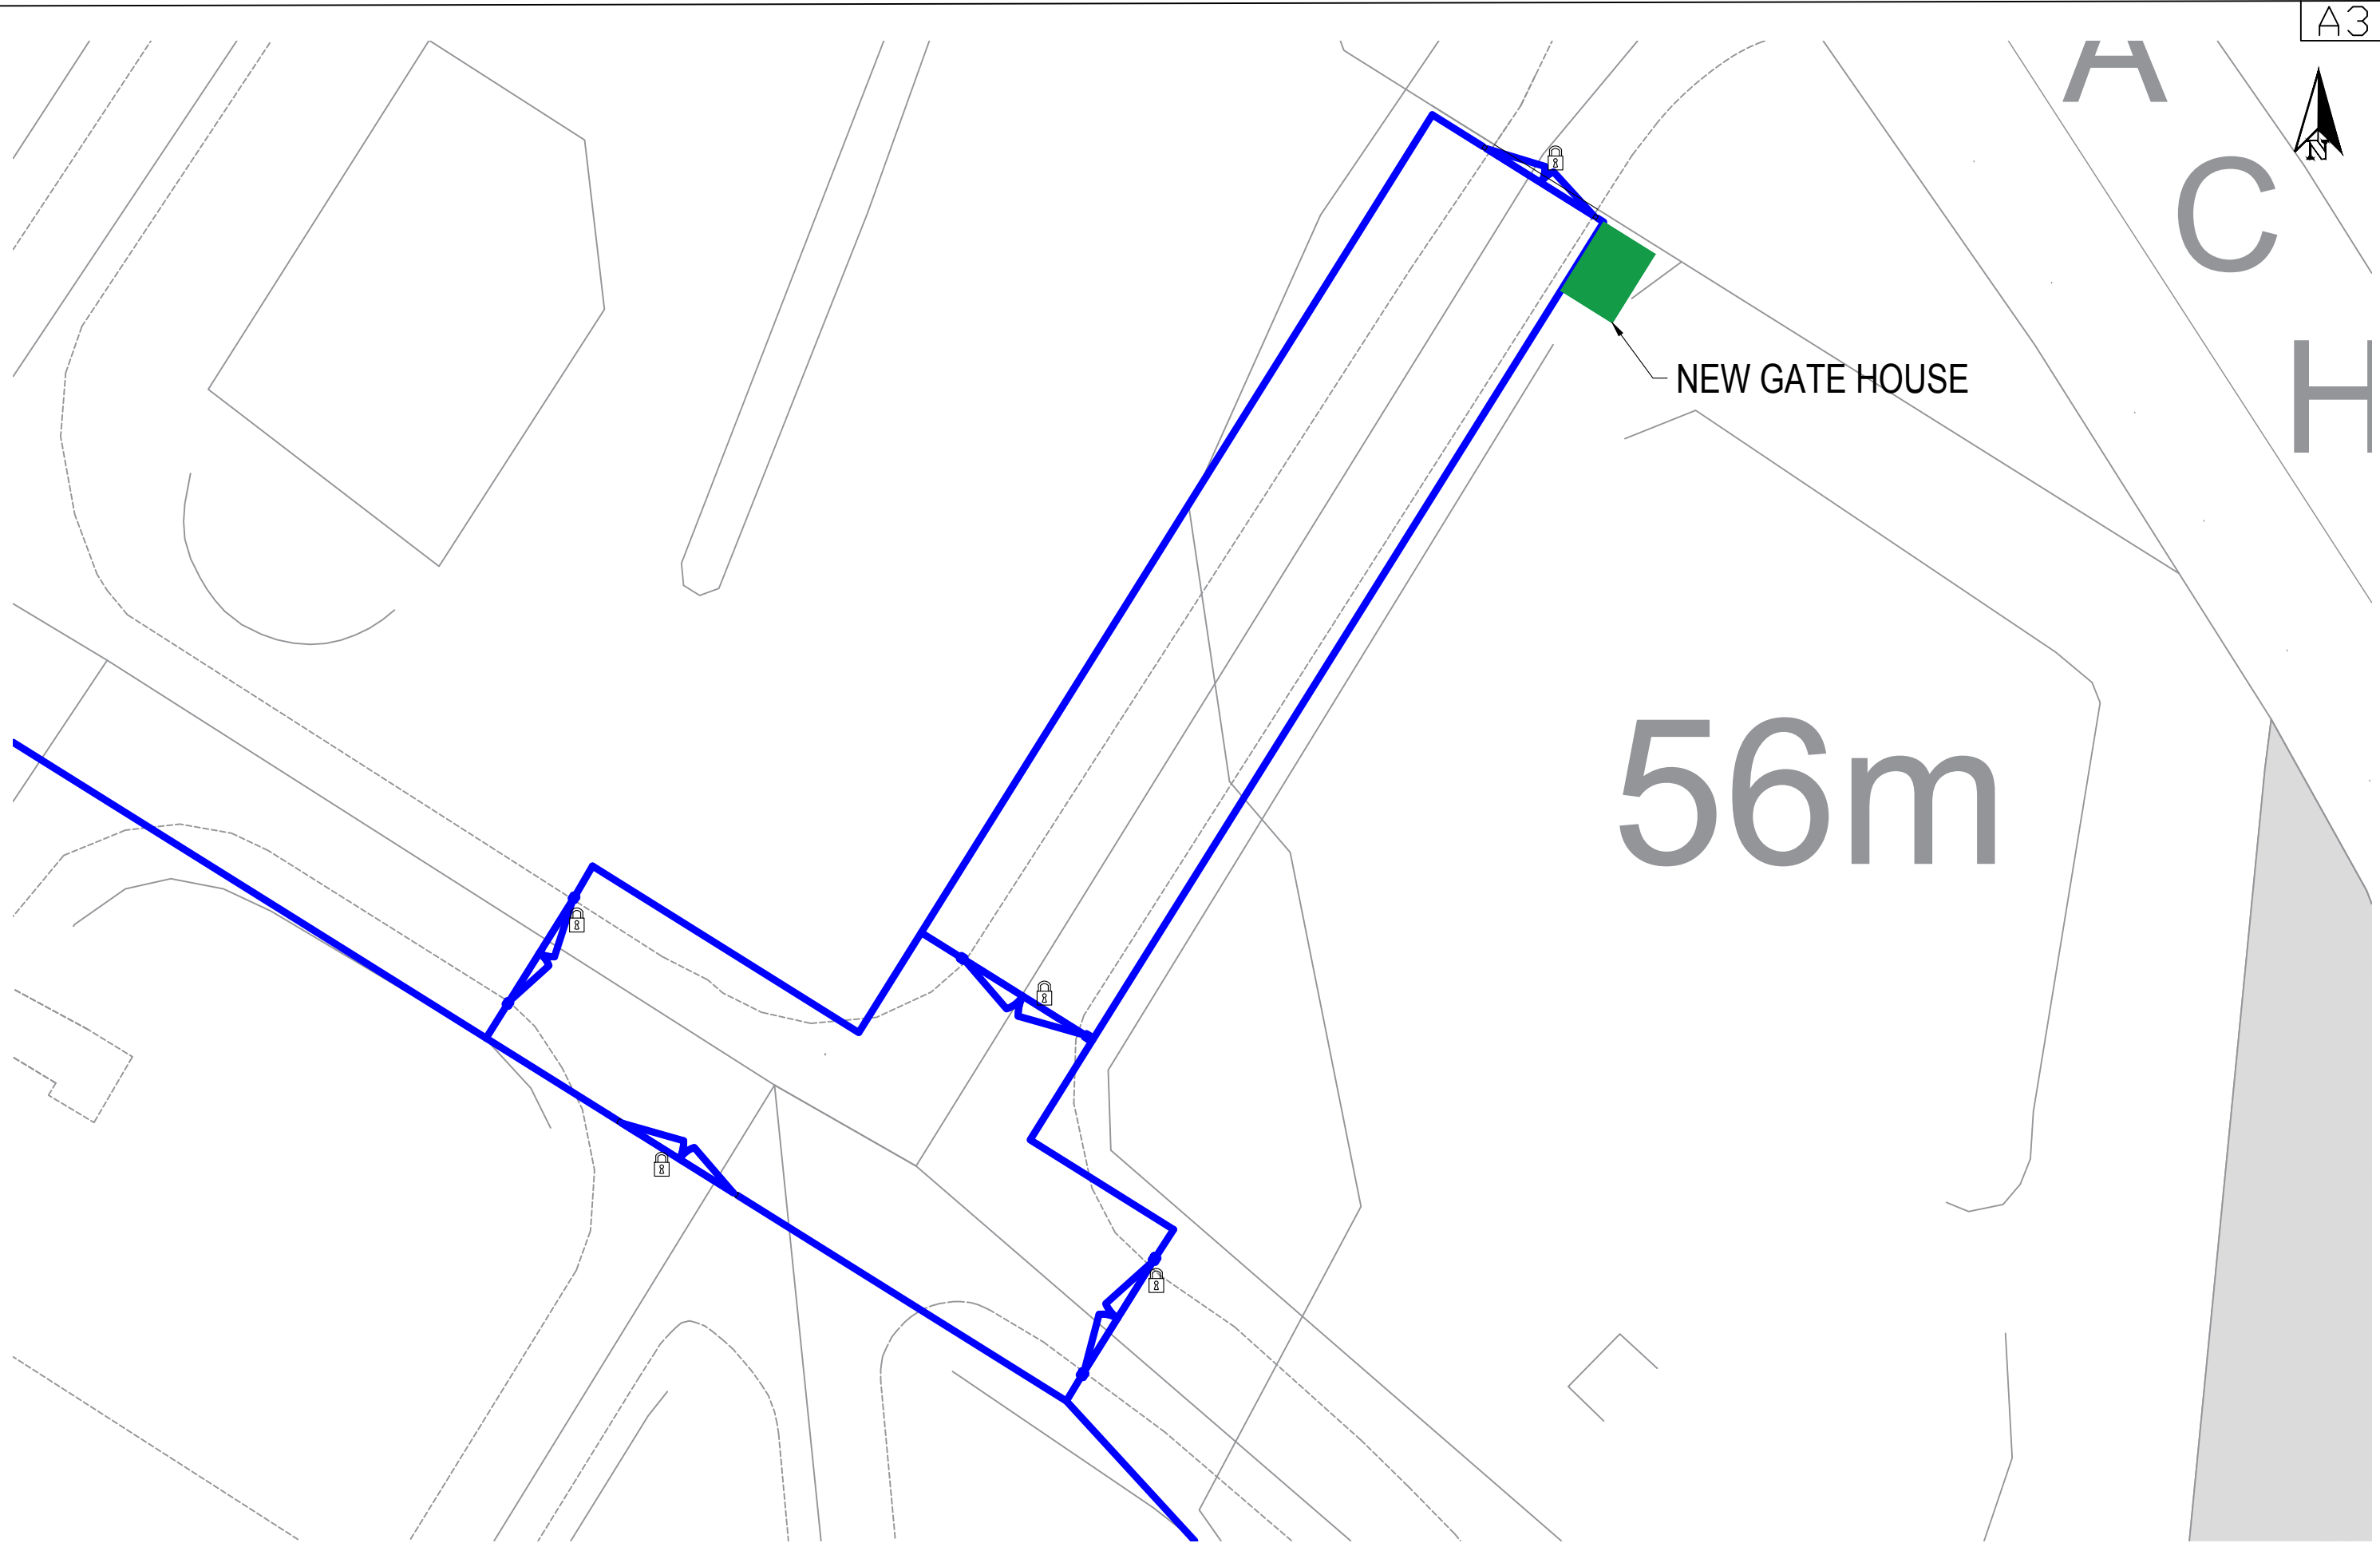

NEW GATE HOUSE

56m

Date: December 2015		SCALE: NTS		Drawn: AD		Checked: AP		Drawing Title: New Entrance Waterston	
Job: Egnedol Wales Ltd		DRNG. NO: EGW-01-0028		REV:					